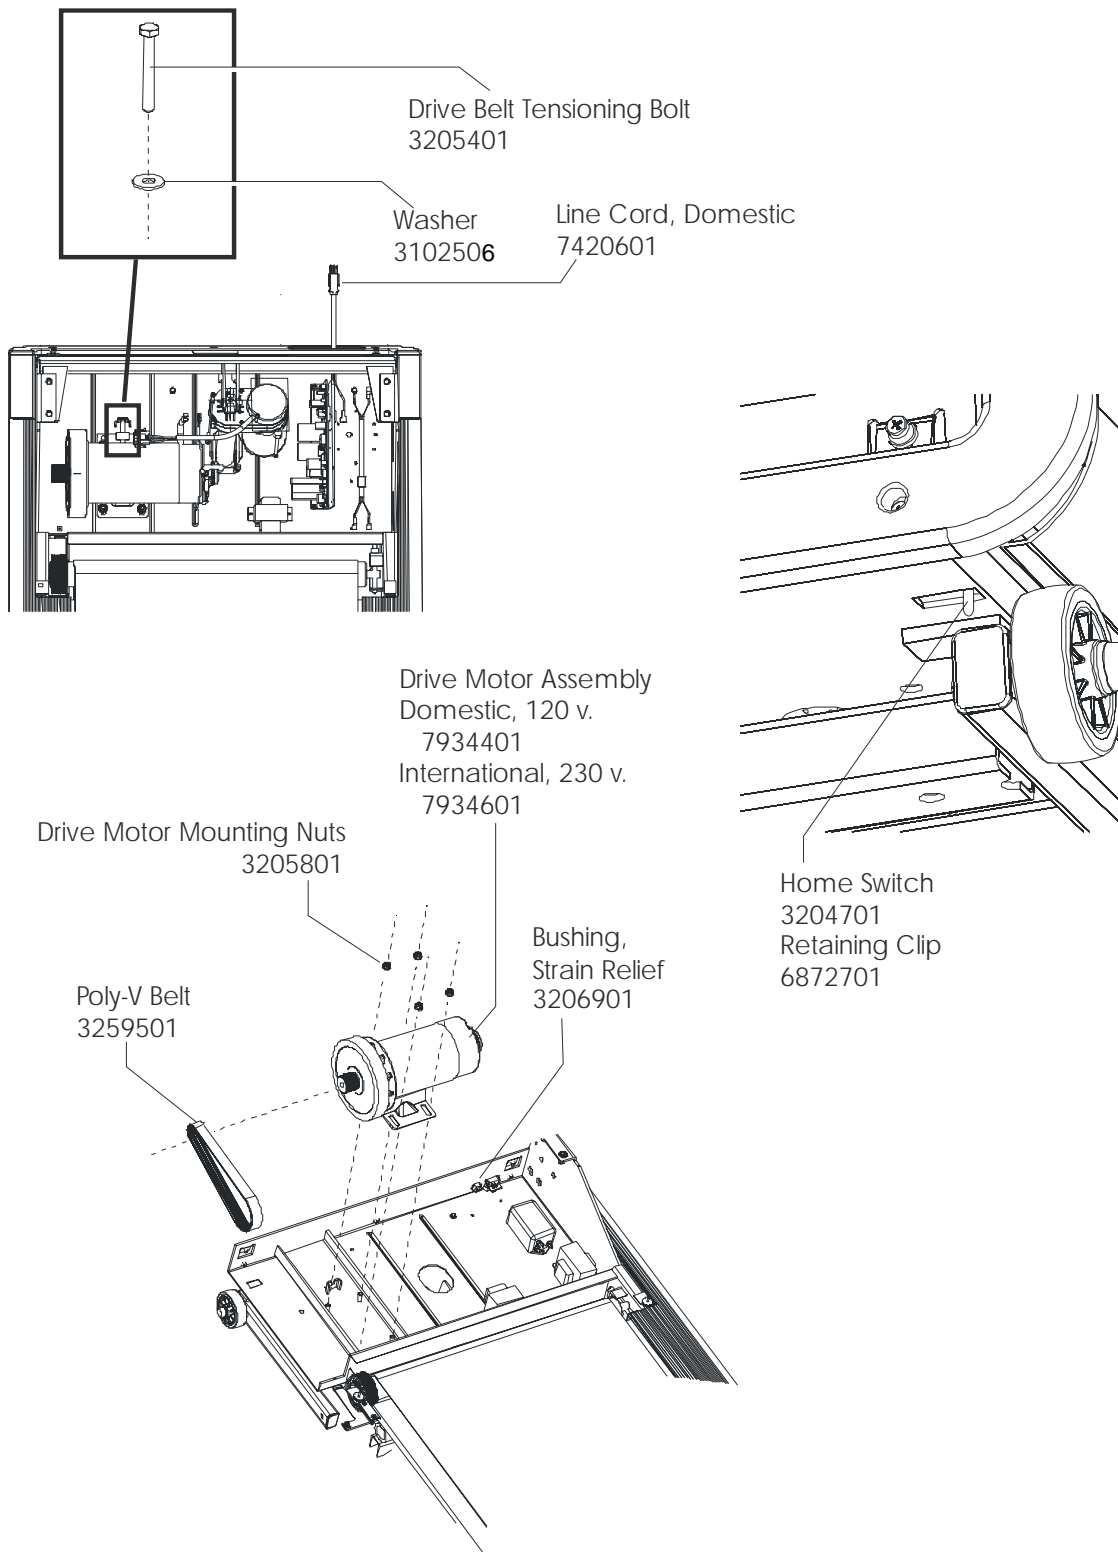

Belt, Deck, and Rear Roller 6

Uprights, Handrails, and Cupholders 7

Ergo Bar 8

Motor Cover, Front End Cap, and Leg Levelers 9

Lift Frame and Lift Motor 10

Motor Controller Assembly 11

Drive Motor Assembly 12

Language	Part Nos.	
	Console Assembly	Overlay/Bezel Assembly
ENG/ENG	AK59-00072-0100	AK59-00116-0000
GER/MET	AK59-00072-0102	AK59-00117-0000

T5-5 TREADMILL
Uprights, Handrails, and Cup Holders

T55-0XXX-01

Motor Cover, Front End Cap, and Leg Levelers

Lift Frame and Lift Motor

Motor Controller Kit
Domestic
AK59-00112-0000
International
AK59-00113-0000

T5-5 TREADMILL
Block Diagram - Low Voltage

T55-0XXX-01

T5-5 TREADMILL Block Diagram - High Voltage

T55-0XXX-01

T55-0101-01	T55-0102-01	T55-0104-01	T55-0201-01
T5-5.ENG/MET. 230/50.CONT	T5-5.ENG/MET. 230/50.UK	T5-5.ENG/MET. 240.AUST	T5-5.ENG/MET. 230/50.CONT
7420801	7420901	7420801	7420801
LINE CORD, UK	7420901		
LINE CORD, AUSTRALIA	7802901		